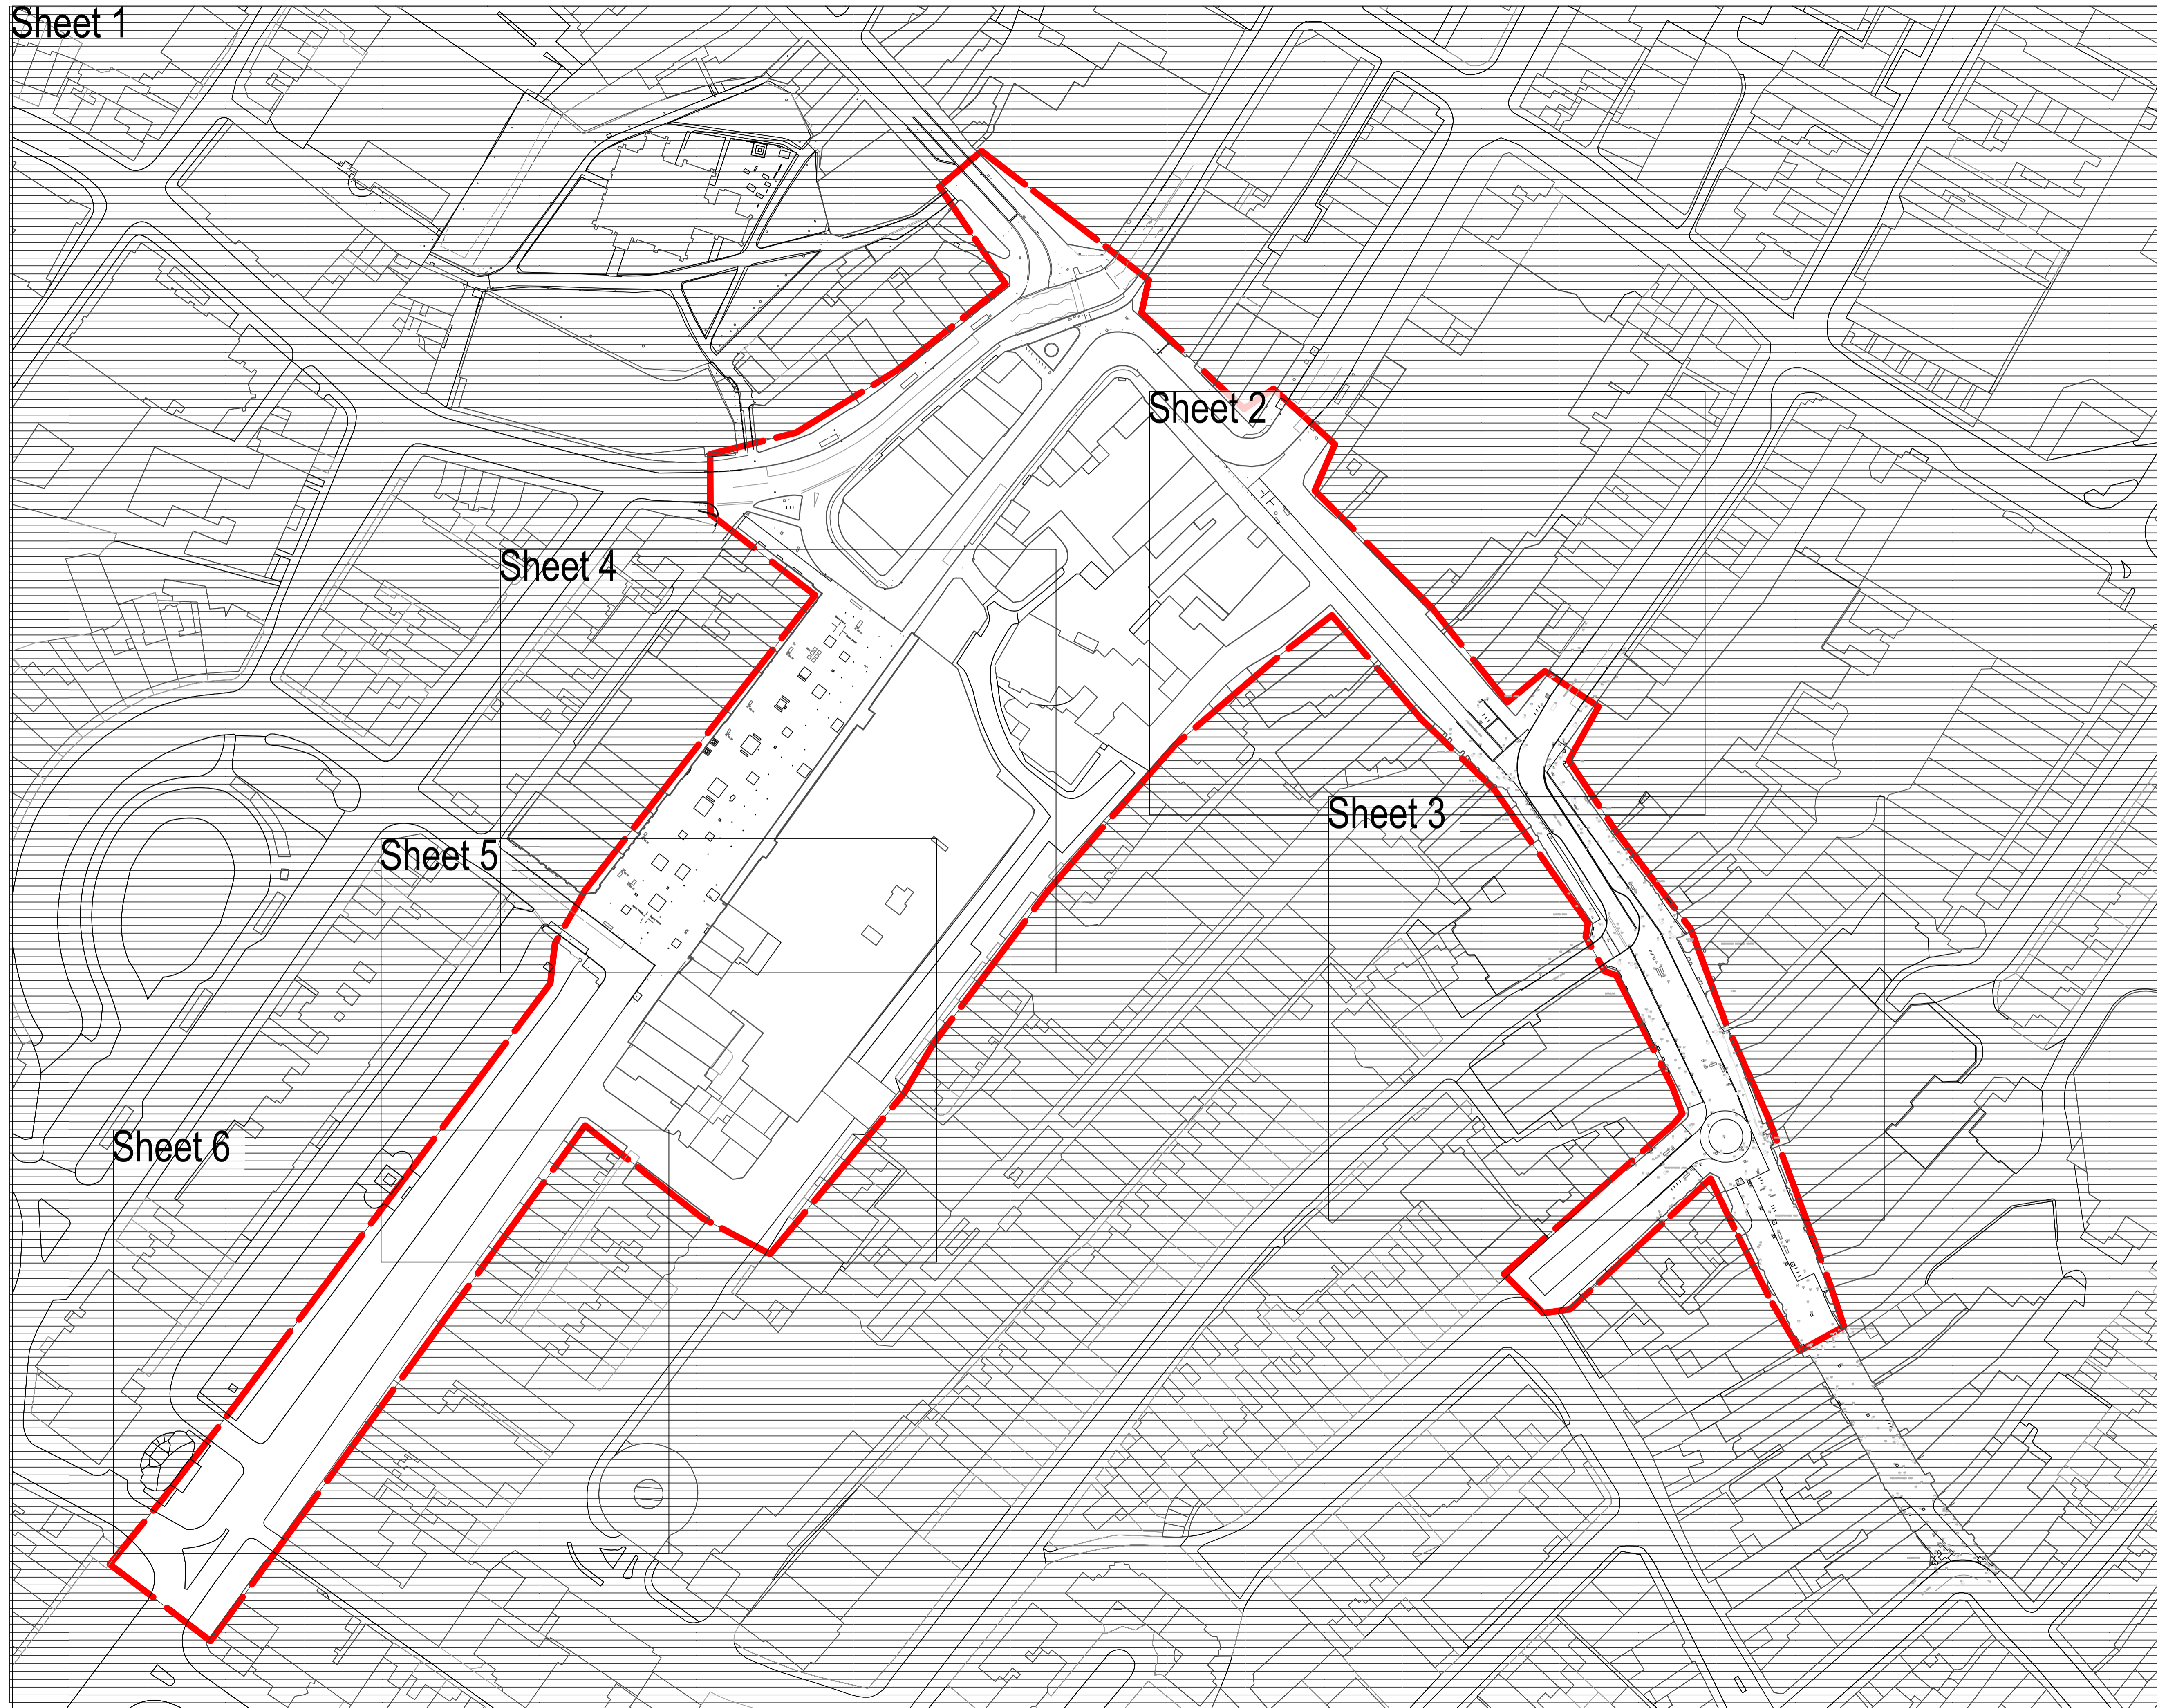

Sheet 1

General Notes
 This drawing is covered by copyright which remains with Cheltenham Borough Council and must not be reproduced in any form without their express permission
 This drawing should not be scaled, use figured dimensions only
 © Crown copyright and database rights 2013 Ordnance Survey 100024384

PROJECT
 Street Trading Policy
 TITLE
 Sheet Key Plan
 CLIENT
 CBC Licensing

scale	status
date	
drawing number	revision
CBC_E&RS_T_28_P_01	